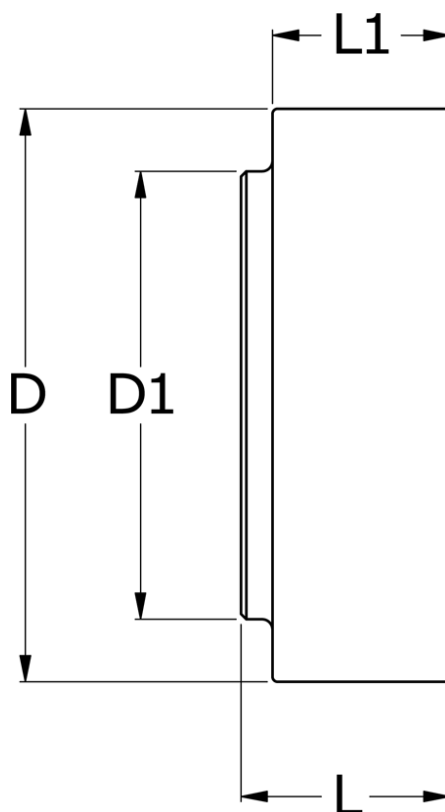

# Data Sheet

Article number: 330671001

Description: Coupling N-Eupex str. 710  
Part 1 (incl. rubber) without bore

## Measures

---

D	= 710
D1	= 416
L	= 290
L1	= 138
Max bore	= 260
Torque (N m)	= 62000